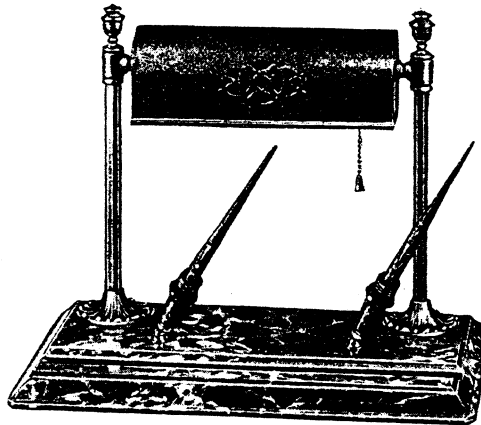

Above illustrations show actual size of pen and pencil.

**WAHL'S DE LUXE DESK SET**  
Eversharp desk set with ornamental lamp mounted on large beautiful Argentine Onyx base. Two large size Bronze and Green Desk Pens. The pens have the famous Eversharp personal point feature which enables the purchaser to select the point that exactly fits his or her writing style. They are also unconditionally guaranteed for life. A De Luxe set for home or office use.  
No. 8849 Each .....\$106.00